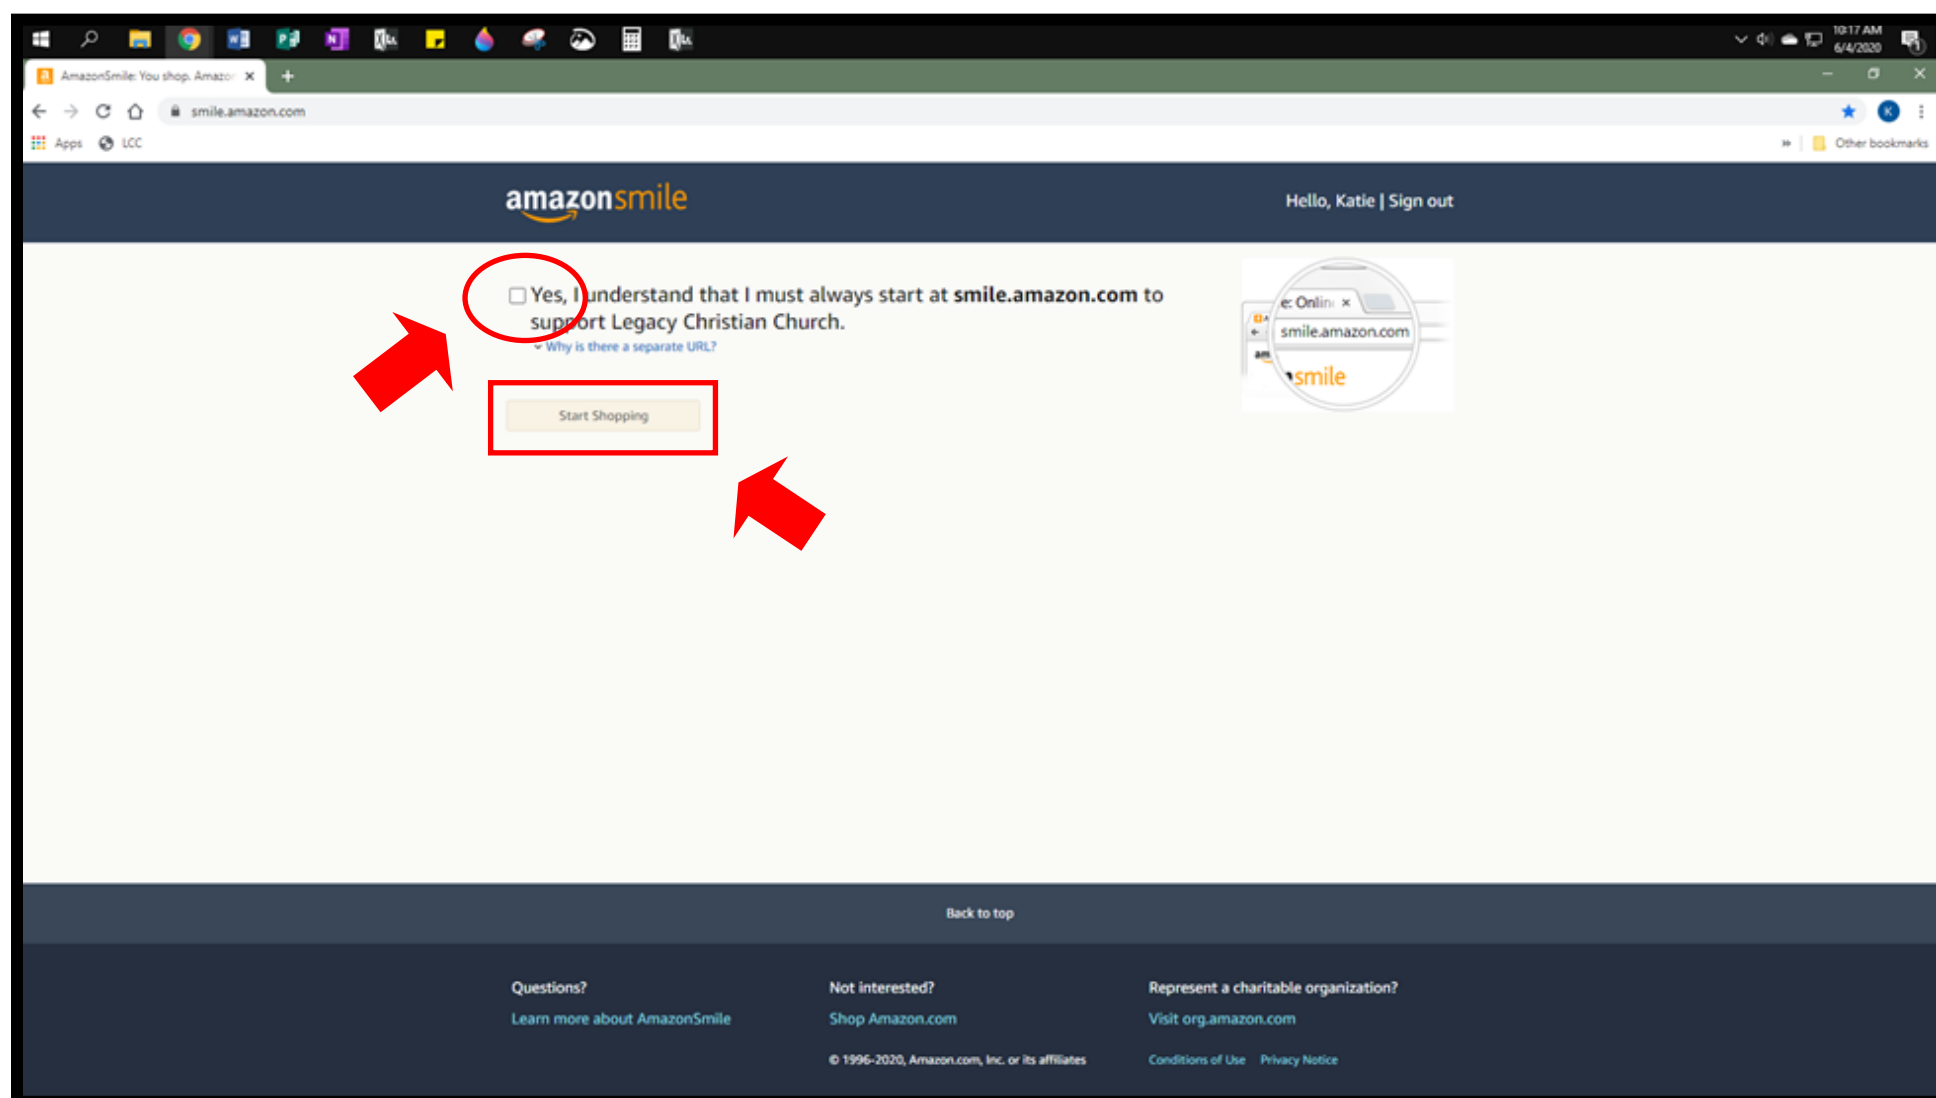

# HOW TO SIGN UP FOR AMAZONSMILE

Step 1: Open this [link](#) in a separate tab. It will bring up a page like the one below. Click “Get Started”.

Step 2: Log in to your Amazon account.

Step 3: Type in “Legacy Christian Church”.

Step 4: Please make sure you select the correct Legacy Christian Church. There are many other non-affiliated Legacy's. Ours is the one located in Menomonee Falls, WI.

Step 5: Check the box and click the “Start Shopping” button. This is just a reminder that you have to start at smile.amazon.com. If you do not, Amazon will not donate. You do not have to start at that site if you are using the Amazon app. You do however have to activate AmazonSmile in the app as well. Information on how to do that can be found on our “Add'l Donations” page on our website.