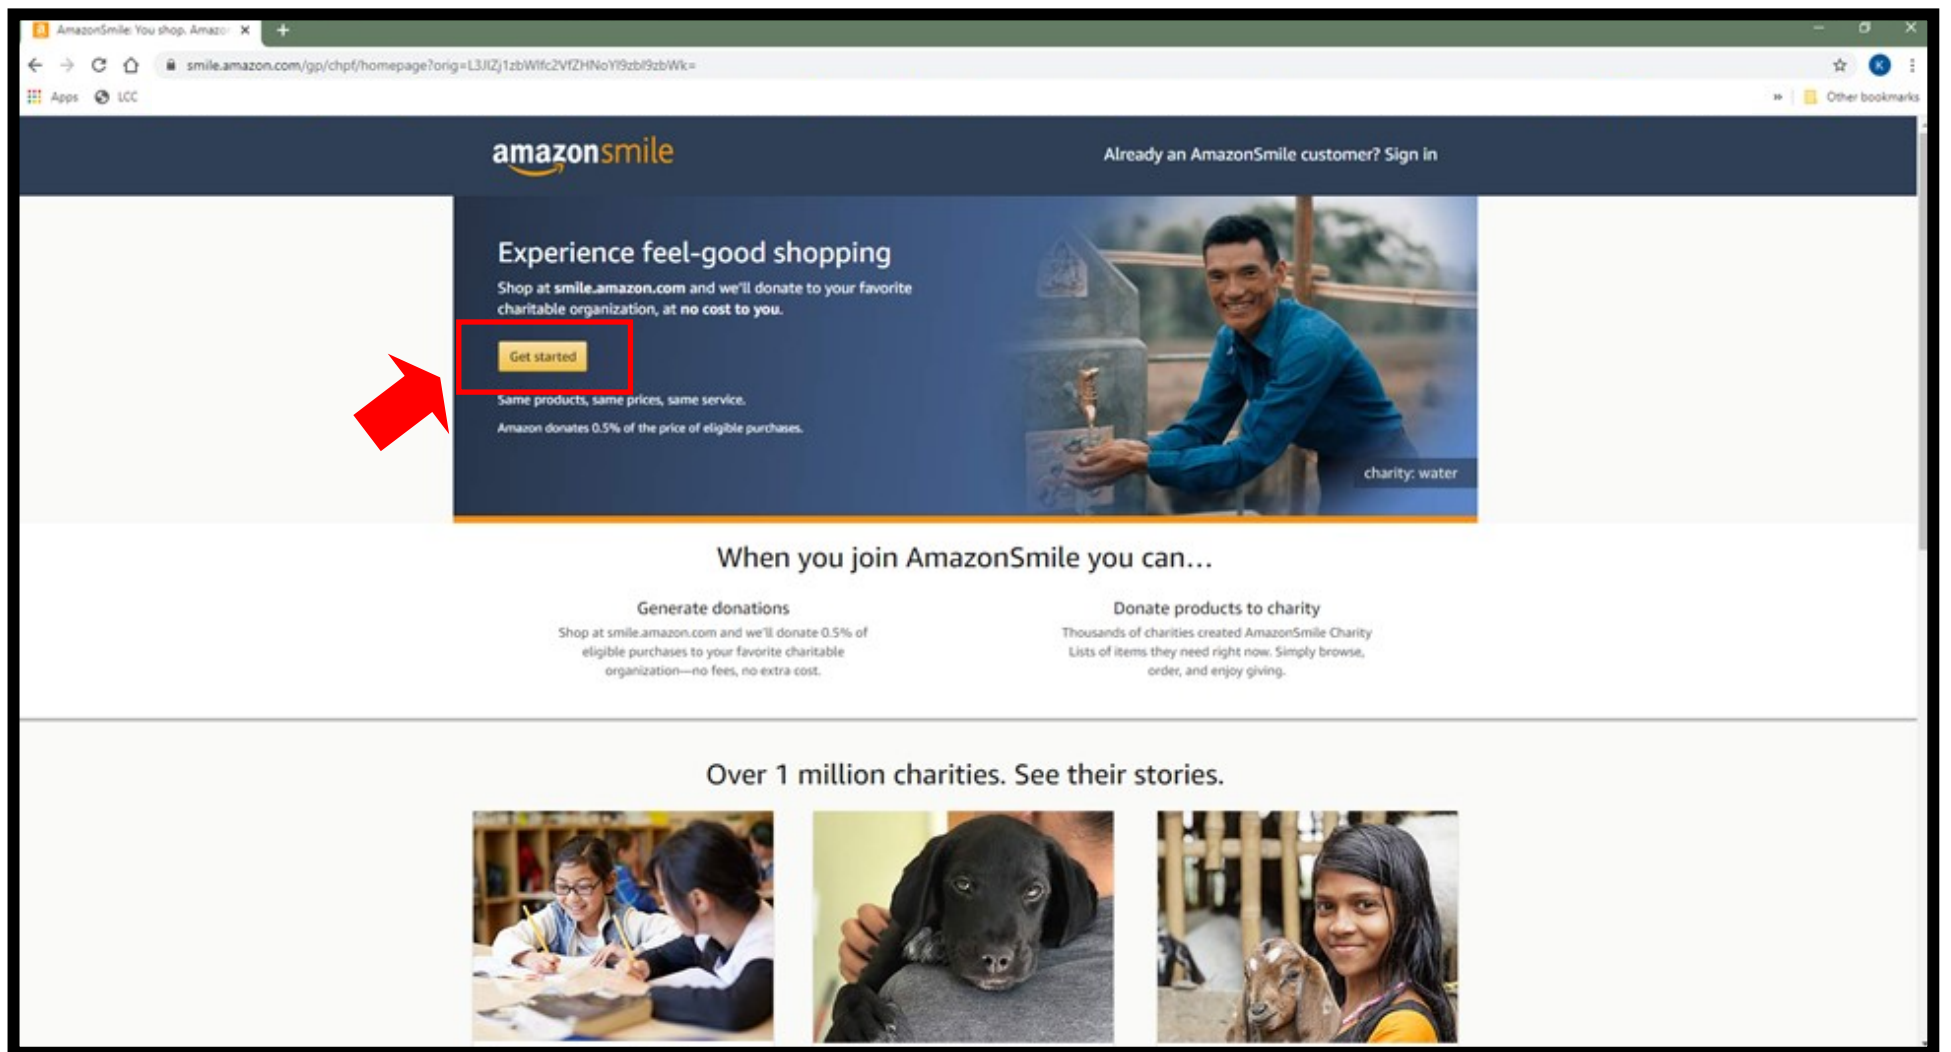

# HOW TO SIGN UP FOR AMAZONSMILE

Step 1: Open this [link](#) in a separate tab. It will bring up a page like the one below. Click “Get Started”.

Step 2: Log in to your Amazon account.

Step 3: Type in “Legacy Christian Church”.

Step 4: Please make sure you select the correct Legacy Christian Church. There are many other non-affiliated Legacy's. Ours is the one located in Menomonee Falls, WI.

Step 5: Check the box and click the “Start Shopping” button. This is just a reminder that you have to start at smile.amazon.com. If you do not, Amazon will not donate. You do not have to start at that site if you are using the Amazon app. You do however have to activate AmazonSmile in the app as well. Information on how to do that can be found on our “Add'l Donations” page on our website.