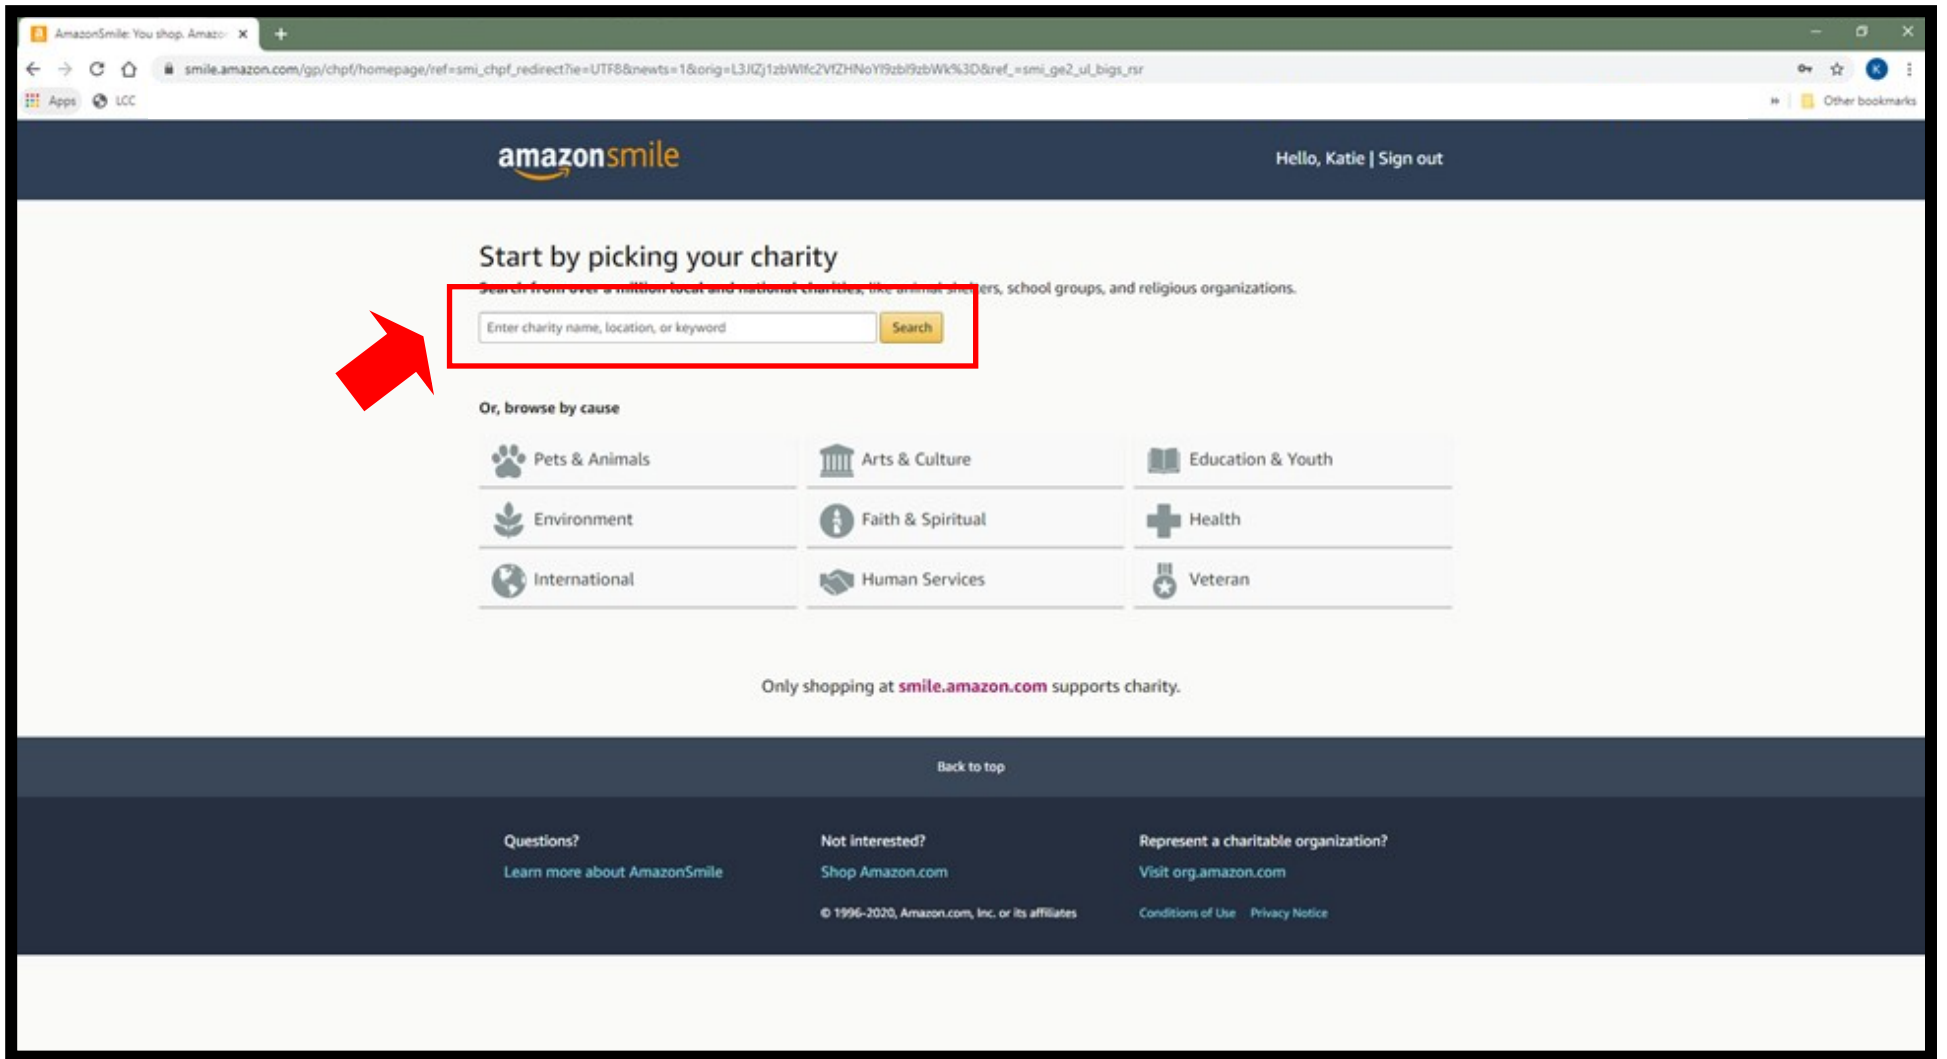

# HOW TO SIGN UP FOR AMAZONSMILE

Step 1: Open this [link](#) in a separate tab. It will bring up a page like the one below. Click “Get Started”.

Step 2: Log in to your Amazon account.

Step 3: Type in “Legacy Christian Church”.

Step 4: Please make sure you select the correct Legacy Christian Church. There are many other non-affiliated Legacy's. Ours is the one located in Menomonee Falls, WI.

Step 5: Check the box and click the “Start Shopping” button. This is just a reminder that you have to start at smile.amazon.com. If you do not, Amazon will not donate. You do not have to start at that site if you are using the Amazon app. You do however have to activate AmazonSmile in the app as well. Information on how to do that can be found on our “Add'l Donations” page on our website.