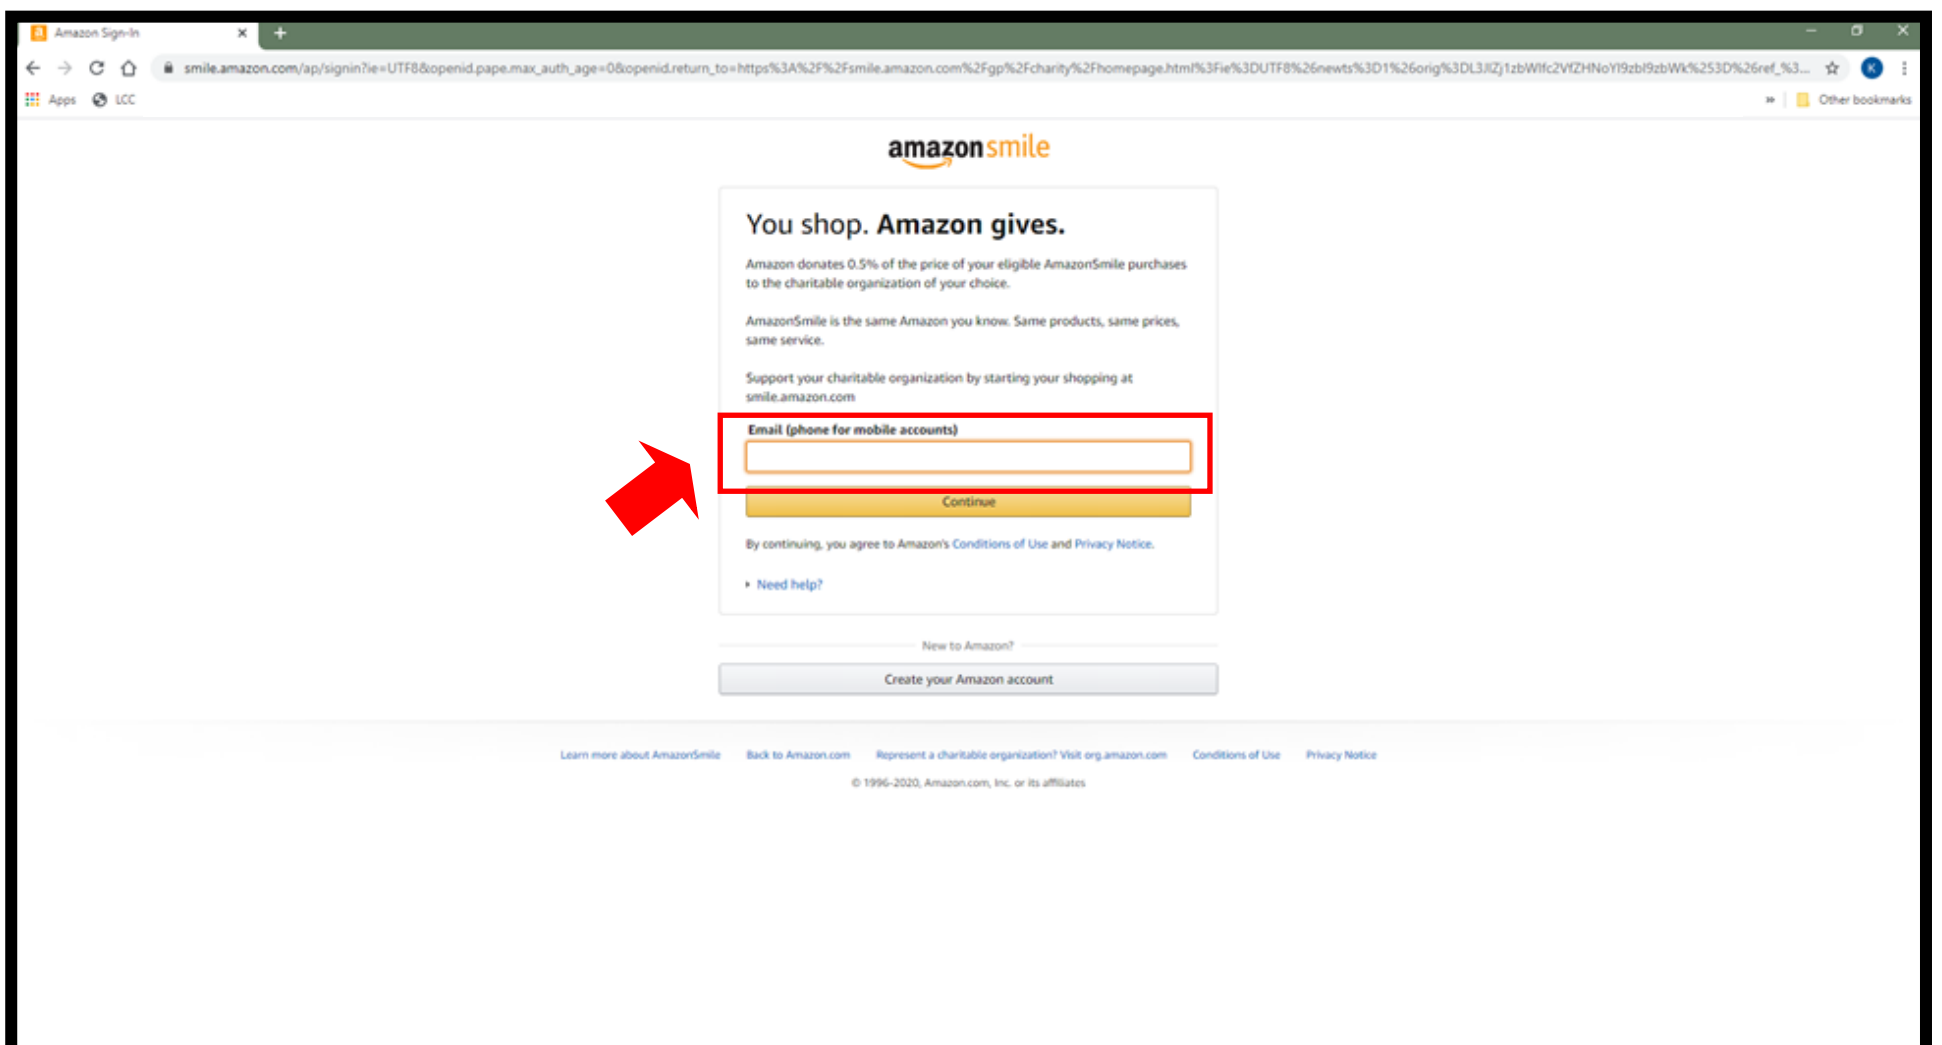

# HOW TO SIGN UP FOR AMAZONSMILE

Step 1: Open this [link](#) in a separate tab. It will bring up a page like the one below. Click “Get Started”.

Step 2: Log in to your Amazon account.

Step 3: Type in “Legacy Christian Church”.

Step 4: Please make sure you select the correct Legacy Christian Church. There are many other non-affiliated Legacy's. Ours is the one located in Menomonee Falls, WI.

Step 5: Check the box and click the “Start Shopping” button. This is just a reminder that you have to start at smile.amazon.com. If you do not, Amazon will not donate. You do not have to start at that site if you are using the Amazon app. You do however have to activate AmazonSmile in the app as well. Information on how to do that can be found on our “Add'l Donations” page on our website.