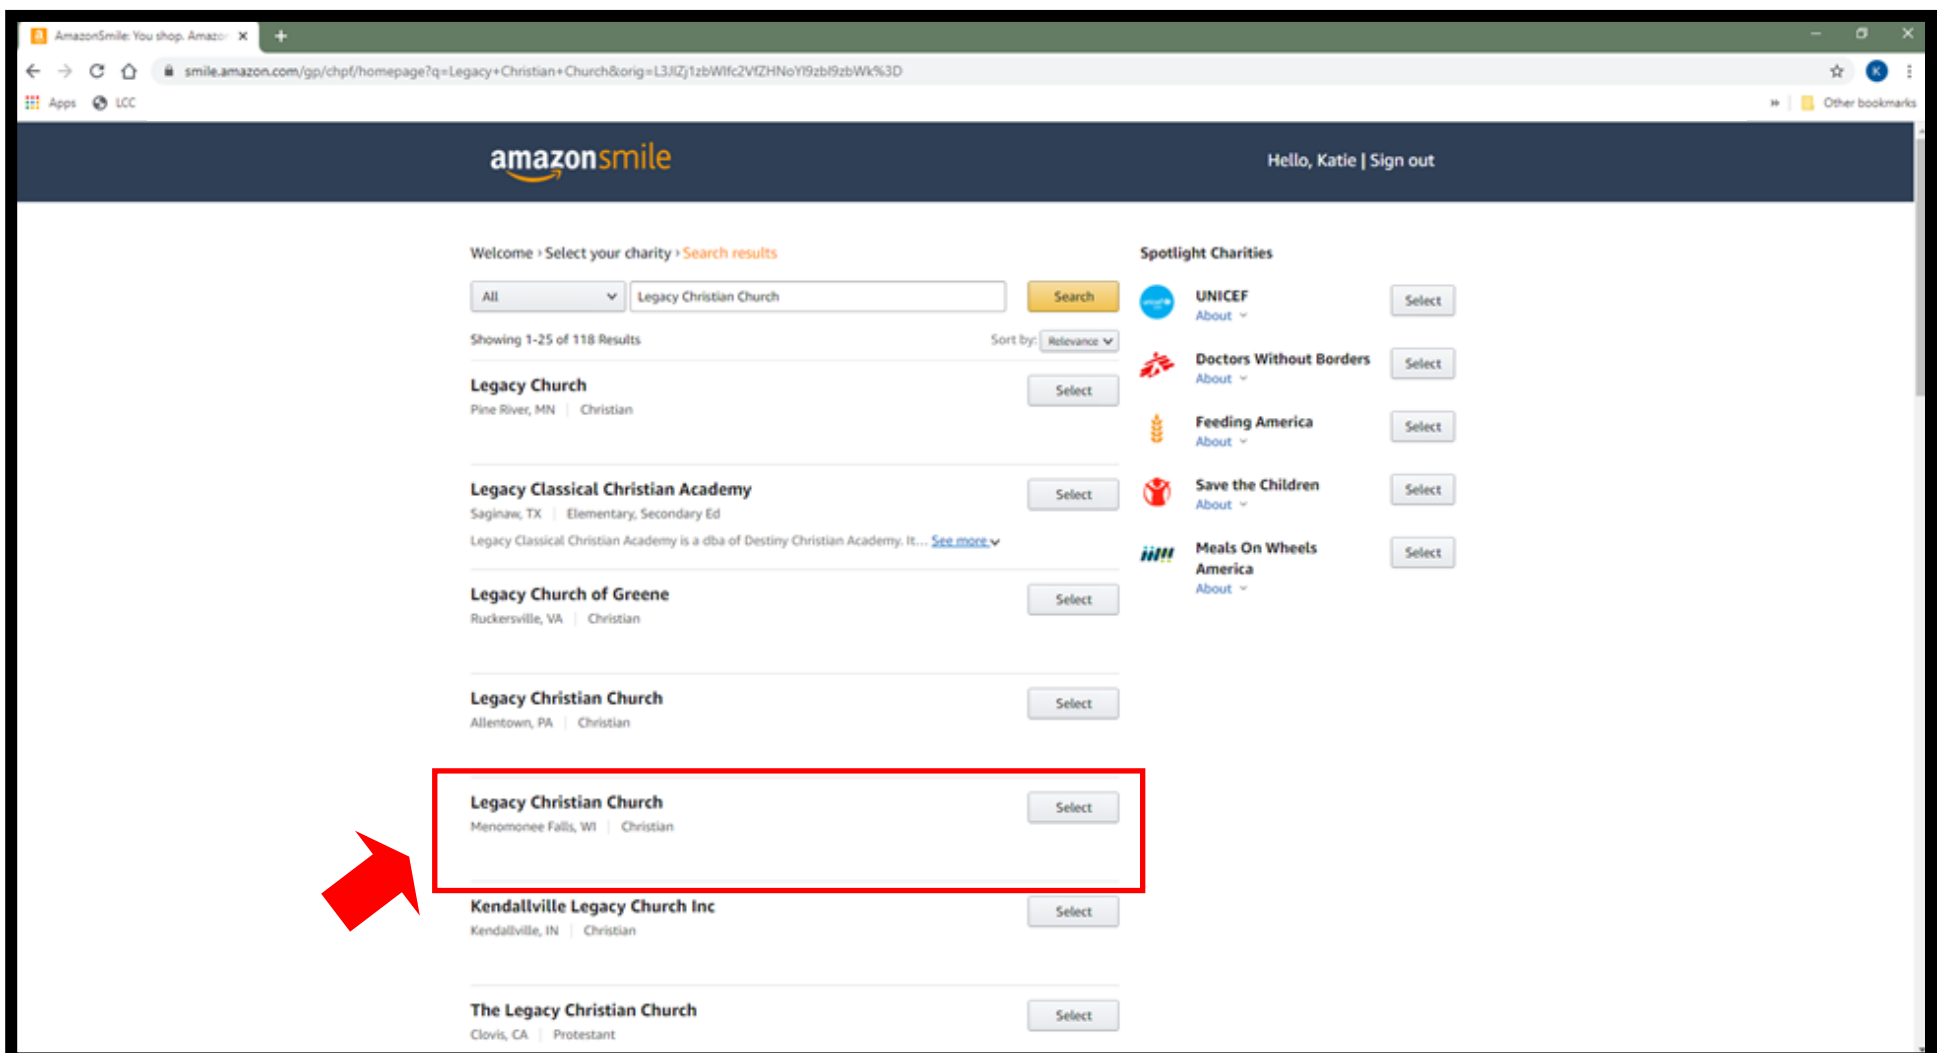

# HOW TO SIGN UP FOR AMAZONSMILE

Step 1: Open this [link](#) in a separate tab. It will bring up a page like the one below. Click “Get Started”.

Step 2: Log in to your Amazon account.

Step 3: Type in “Legacy Christian Church”.

Step 4: Please make sure you select the correct Legacy Christian Church. There are many other non-affiliated Legacy's. Ours is the one located in Menomonee Falls, WI.

Step 5: Check the box and click the “Start Shopping” button. This is just a reminder that you have to start at smile.amazon.com. If you do not, Amazon will not donate. You do not have to start at that site if you are using the Amazon app. You do however have to activate AmazonSmile in the app as well. Information on how to do that can be found on our “Add'l Donations” page on our website.